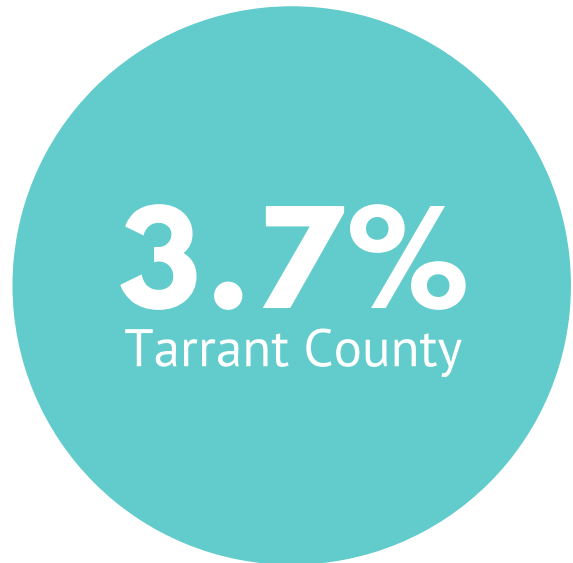

# DECEMBER UNEMPLOYMENT RATES

National - 3.3%

Texas - 3.6%

Tarrant County - 3.7%