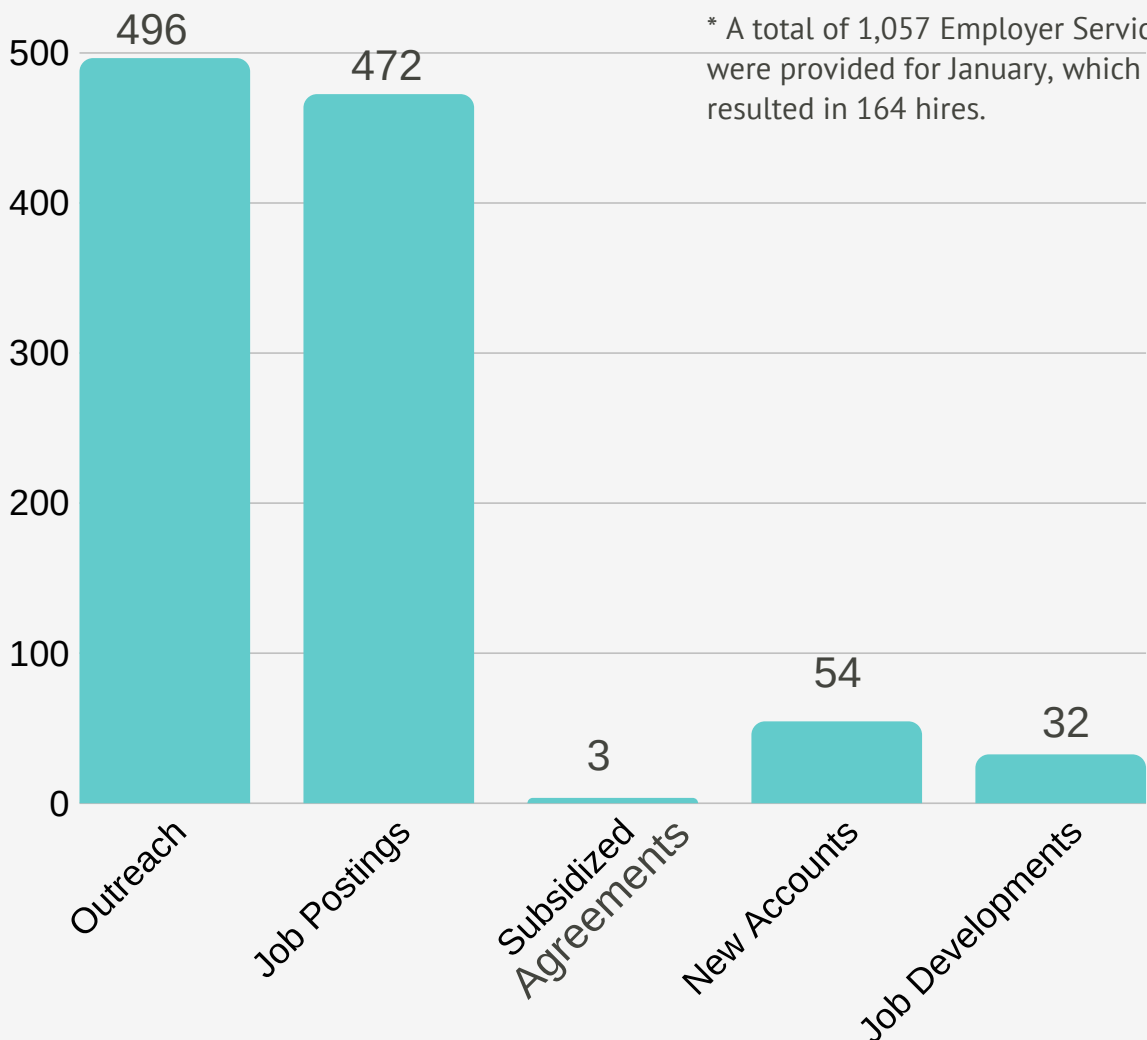

# DECEMBER UNEMPLOYMENT RATES

National - 3.3%

Texas - 3.6%

Tarrant County - 3.7%

## BUSINESS SERVICES PROVIDED

\* A total of 1,057 Employer Services were provided for January, which resulted in 164 hires.

# JANUARY NEW HIRES

Alliance - 3  
Arlington - 159  
Central - 11  
Mid-Cities - 5  
Northwest - 0  
Resource Connection - 15

\*Arlington includes Six Flags Hires