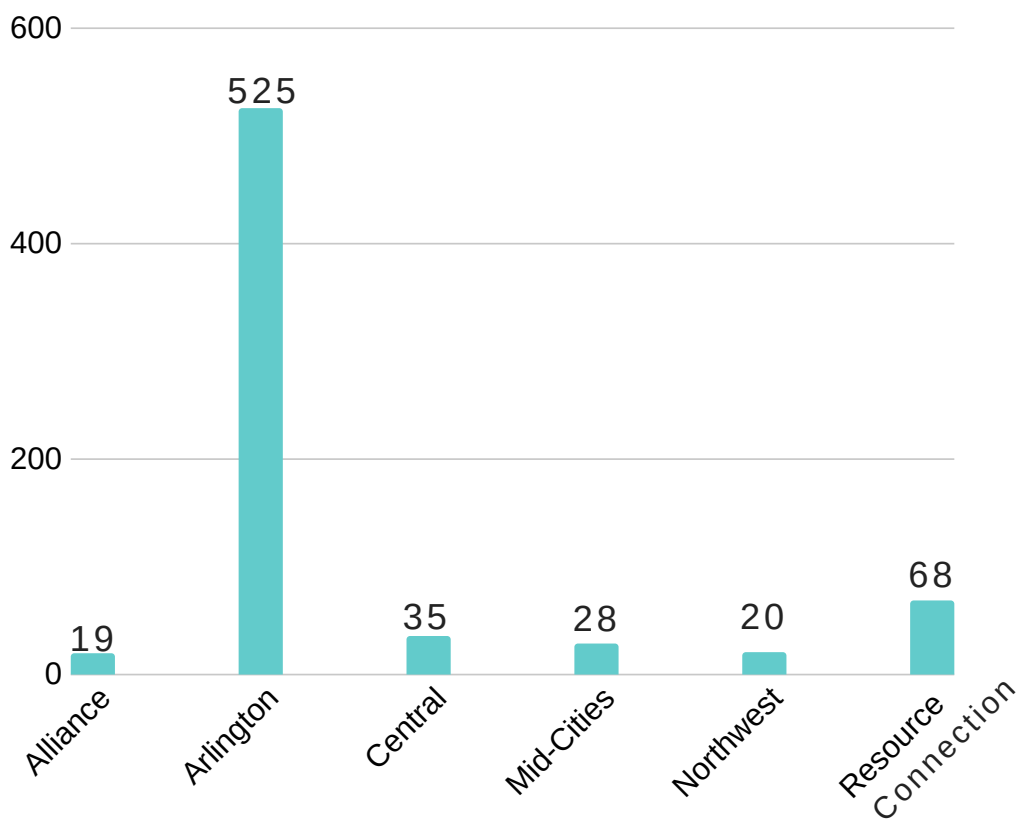

## BUSINESS SERVICES PROVIDED

\* A total of 1,057 Employer Services were provided for January, which resulted in 164 hires.

# JANUARY NEW HIRES

Alliance - 3  
Arlington - 159  
Central - 11  
Mid-Cities - 5  
Northwest - 0  
Resource Connection - 15

\*Arlington includes Six Flags Hires

# CUSTOMER TRACKING

Center Activity	AOC	AWC	CWC	MWC	NWC	RCWC
Customers	594	2537	1720	2164	573	3261
Grand Total	10,849					